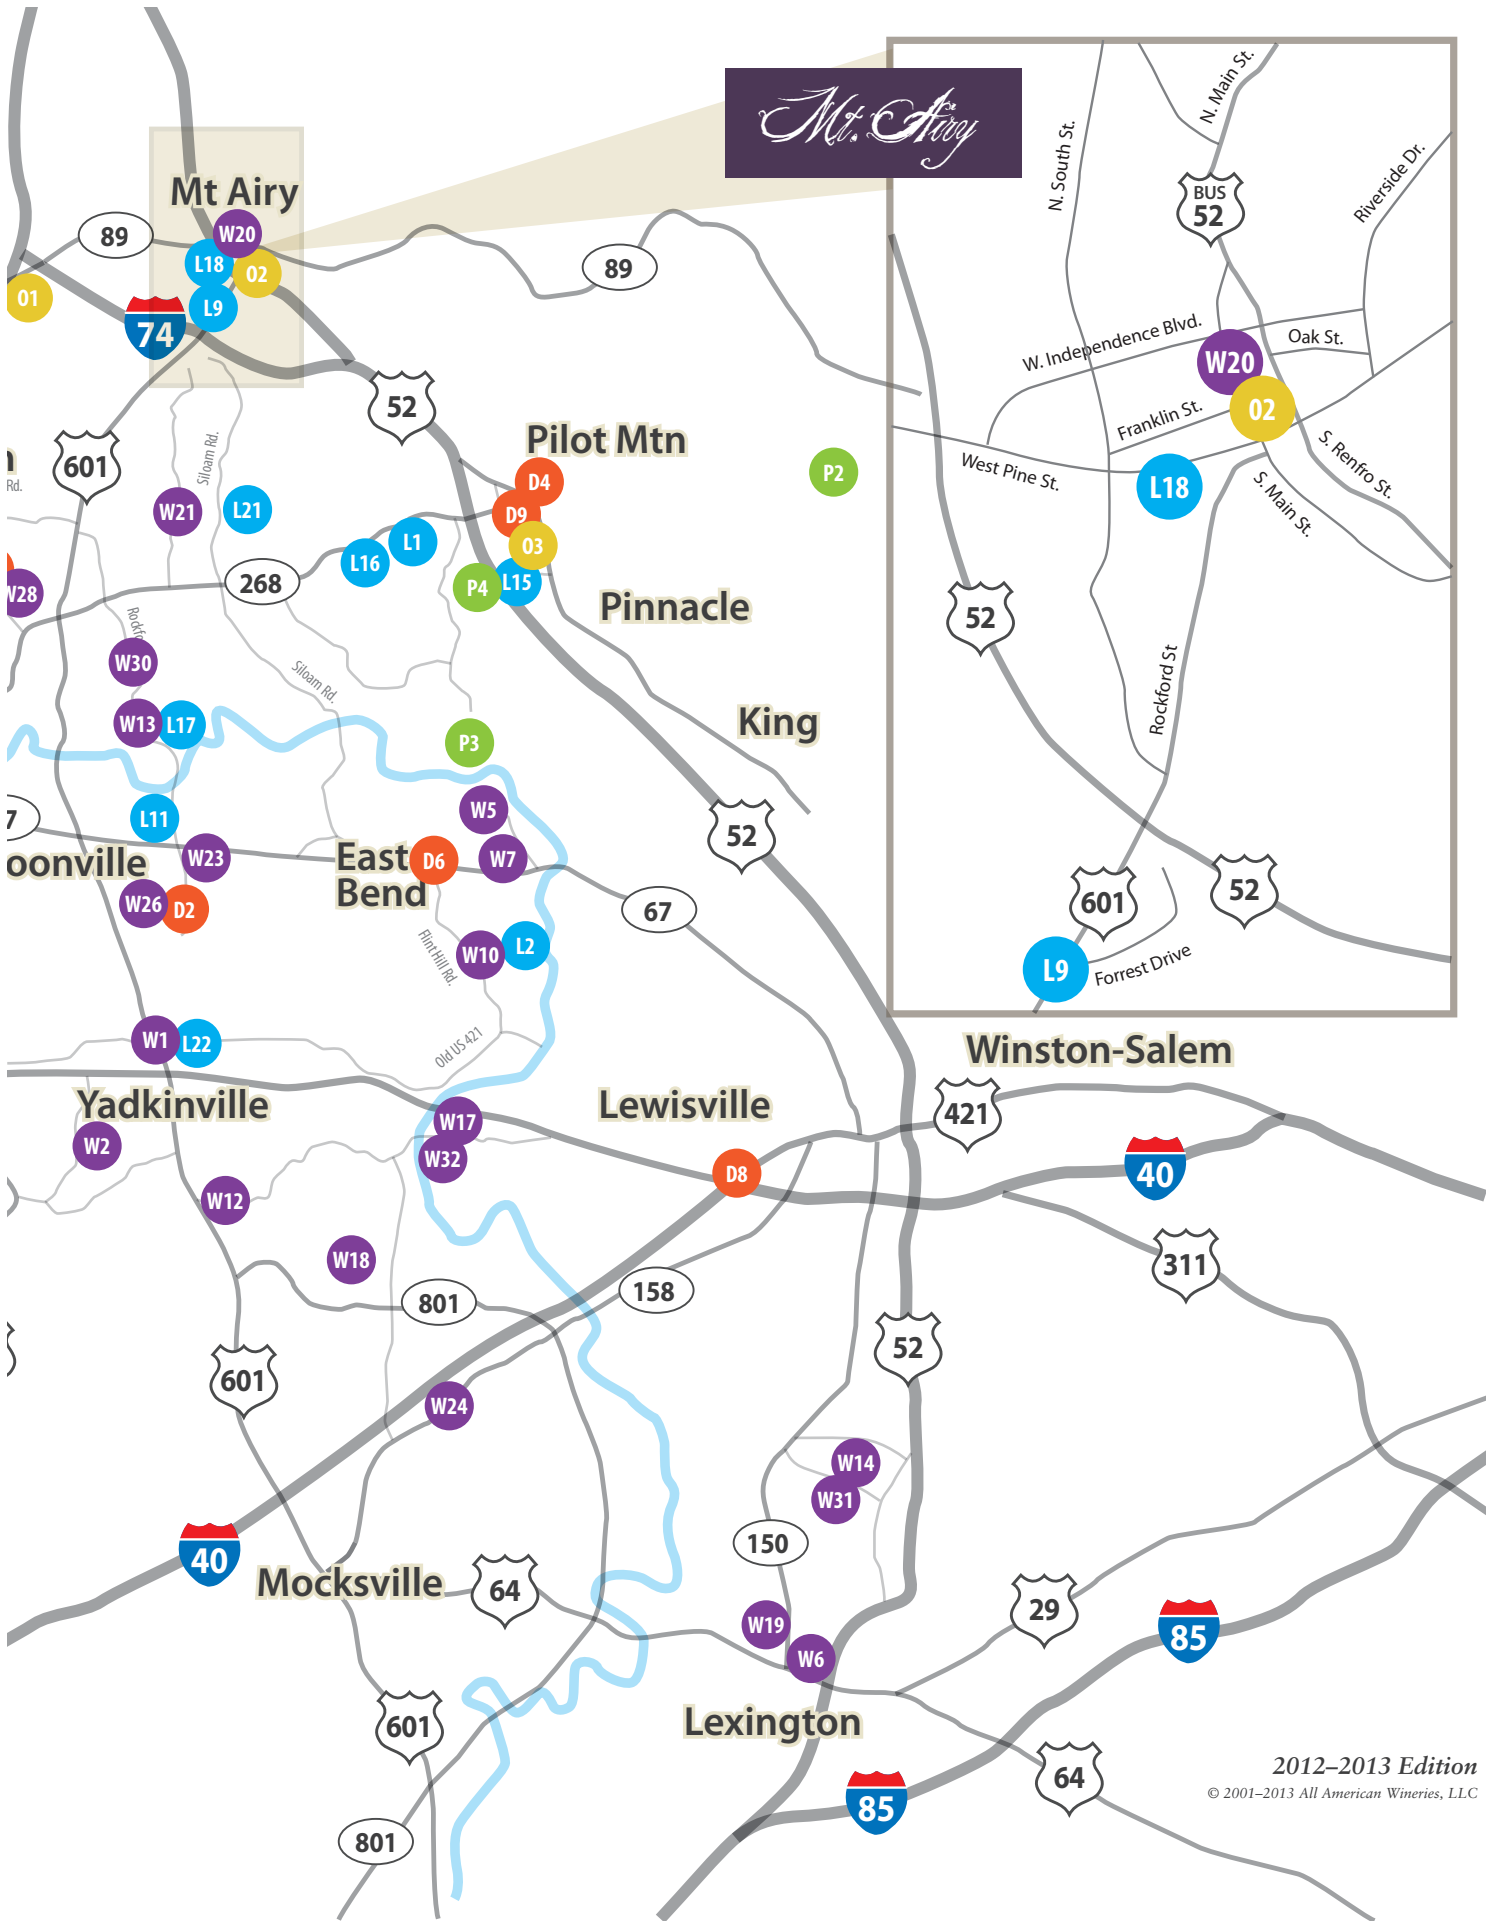

Yadkin Valley Wine Trail

The Heart of North Carolina Wine Country
www.yvwt.com

Legend

● Vineyards
● Dining
● Arts, Antiques, Shopping
● Recreation, Parks, etc.
● Lodging

Elkin

Statesville

WINERIES

W1. Allison Oaks Vineyards